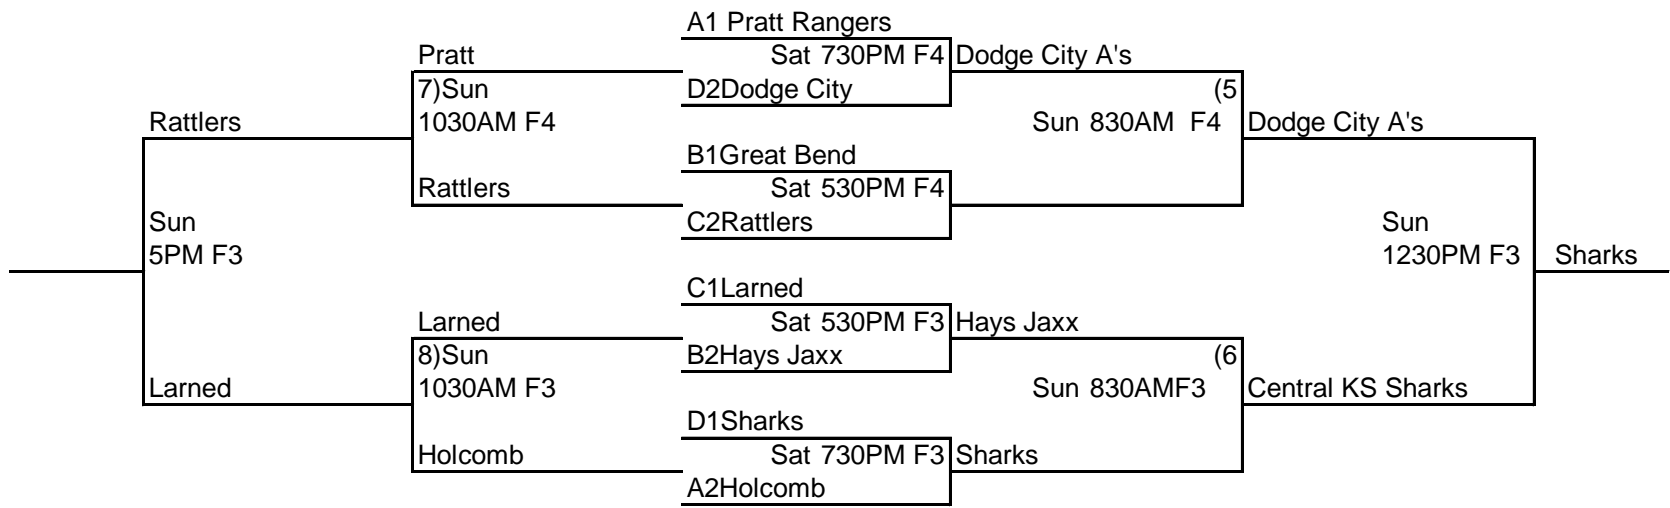

13U/14U

	Pratt	
3rd Place	loser 7	7PM F3
Silver Div	Holcomb	Sun
	loser 8	

	Great Bend	
	loser 5	3PM F3
	Hays Jaxx	Sun
	loser 6	
	GB Red Sox	
	3rd Place	
	Gold Div