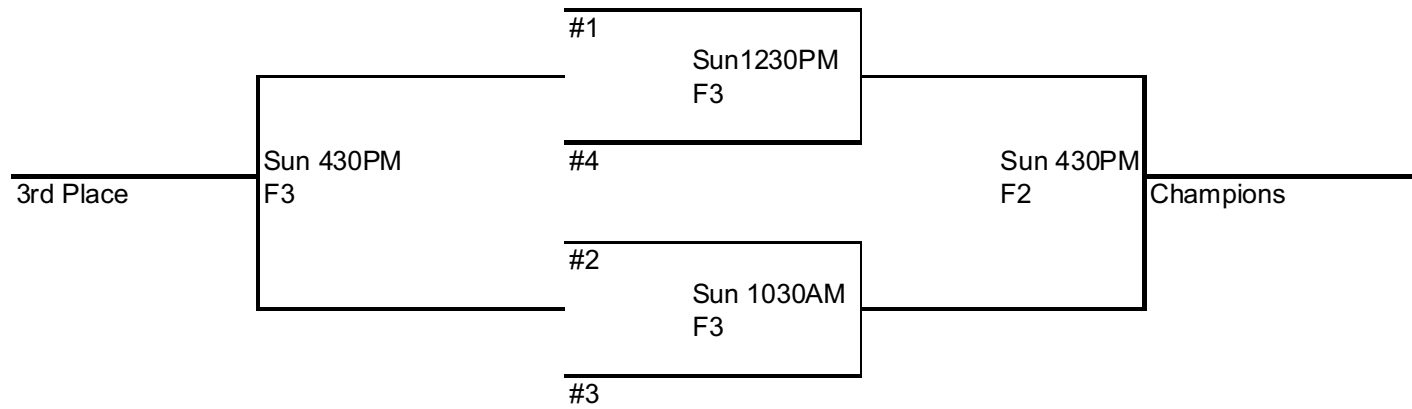

BRACKET PLAY BEGINS SUNDAY FOR ALL AGE DIVISIONS

10U

11U

12U

13U/14U