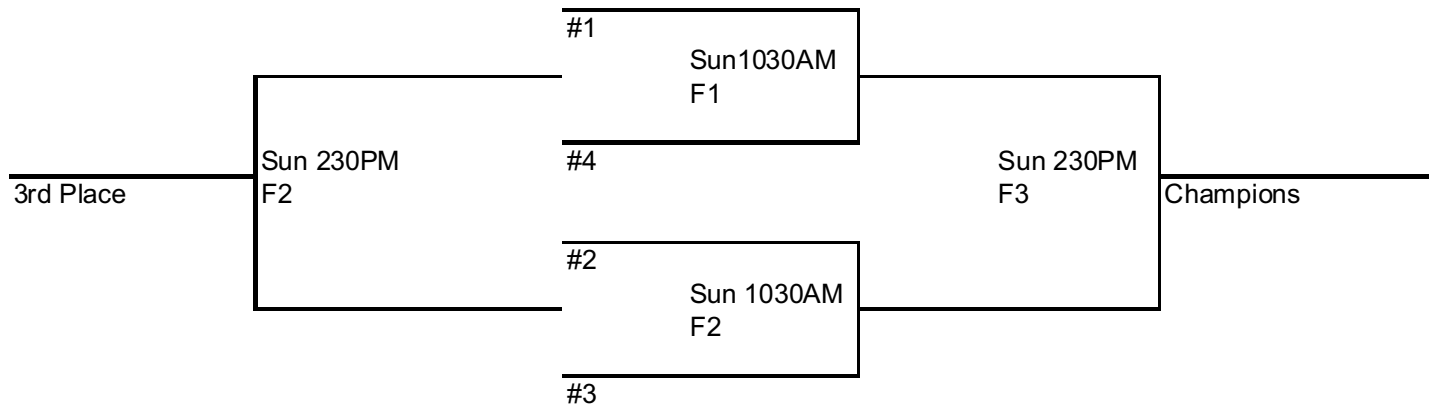

	Field 1	Field 2	Field 3	Field 4
10AM	Dodge City Outlaws	Dodge City Rangers	Dodge City Dodgers	Dodge City A's
	SW Hitters	Spearville Titans	Pratt Sluggers	Lakin
12PM	Spearville WindDawgs	Dodge City Rangers	Liberal 12	Liberal 14
	Liberal 10	SW Travelers	Guymon	Hugoton Red Hawks
2PM	SW Hitters	Liberal 11	Dodge City Dodgers	Hays Sox
	Rattlers 9	Spearville Titans	Guymon	Lakin
4PM	Anthony Wildcats	Dodge City Rangers	Liberal 12	Dodge City Jr Demons
	Liberal 10	Liberal 11	Pratt Sluggers	Liberal 14
6PM	Dodge City Outlaws	SW Travelers	Pratt Sluggers	Hays Sox
	Rattlers 9	Spearville Titans	Guymon	Dodge City A's
8PM	Anthony Wildcats	Liberal 11	Liberal 12	Dodge City Jr Demons
	Spearville WindDawgs	SW Travelers	Dodge City Dodgers	Hugoton Red Hawks

BRACKET PLAY BEGINS SUNDAY FOR ALL AGE DIVISIONS

10U

11U

12U

13U/14U