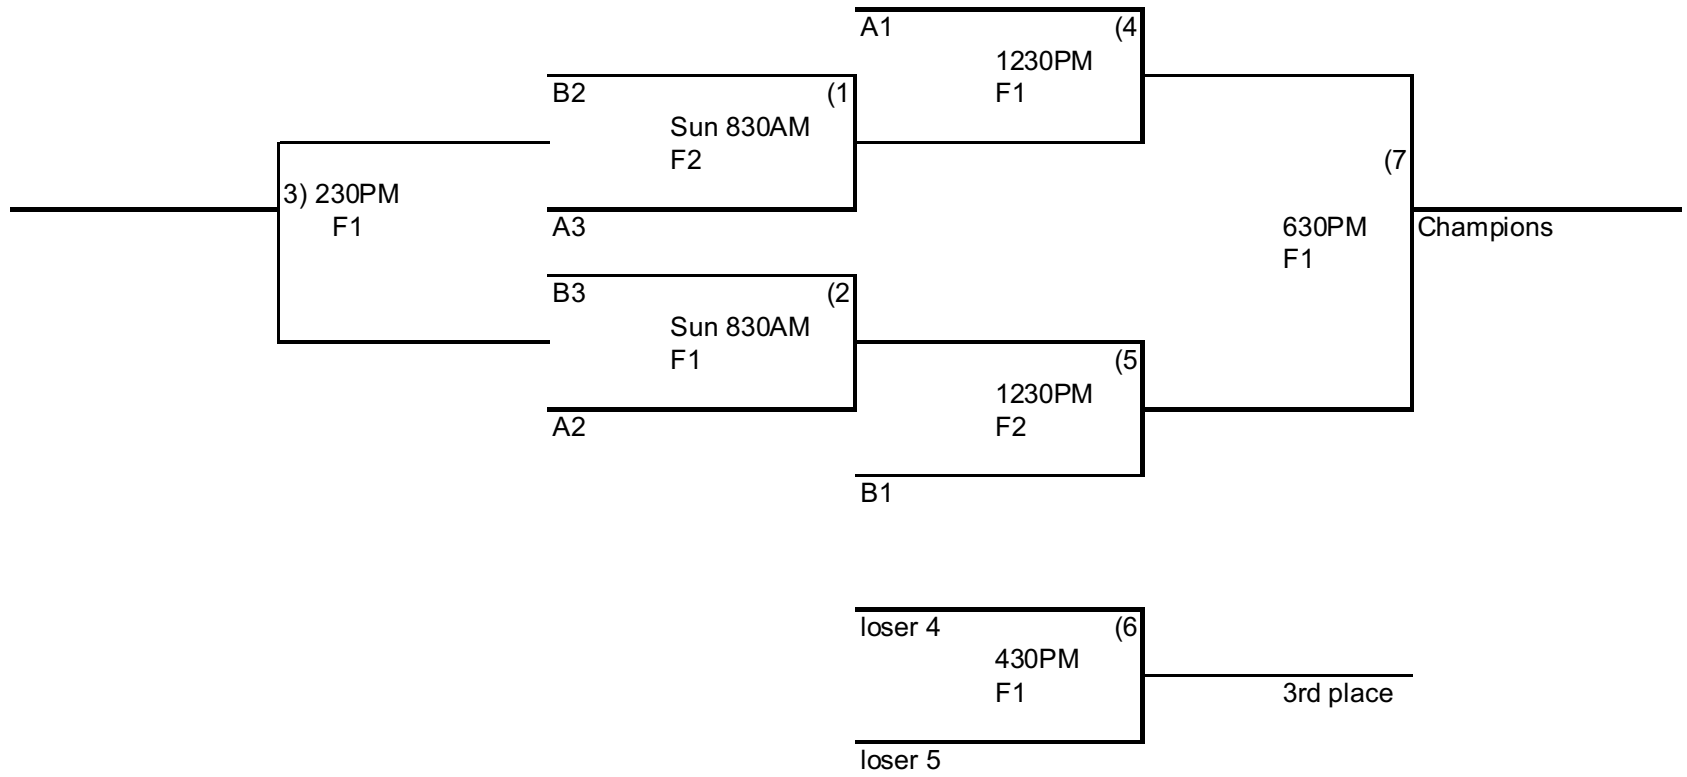

	Field 1	Field 2	Field 3	Field 4
10AM	Dodge City Outlaws	Dodge City Rangers	Dodge City Dodgers	Dodge City A's
	SW Hitters	Spearville Titans	Pratt Sluggers	Lakin
12PM	Spearville WindDawgs	Dodge City Rangers	Liberal 12	Liberal 14
	Liberal 10	SW Travelers	Guymon	Hugoton Red Hawks
2PM	SW Hitters	Liberal 11	Dodge City Dodgers	Hays Sox
	Rattlers 9	Spearville Titans	Guymon	Lakin
4PM	Anthony Wildcats	Dodge City Rangers	Liberal 12	Dodge City Jr Demons
	Liberal 10	Liberal 11	Pratt Sluggers	Liberal 14
6PM	Dodge City Outlaws	SW Travelers	Pratt Sluggers	Hays Sox
	Rattlers 9	Spearville Titans	Guymon	Dodge City A's
8PM	Anthony Wildcats	Liberal 11	Liberal 12	Dodge City Jr Demons
	Spearville WindDawgs	SW Travelers	Dodge City Dodgers	Hugoton Red Hawks

BRACKET PLAY BEGINS SUNDAY FOR ALL AGE DIVISIONS

10U

11U

12U

13U/14U