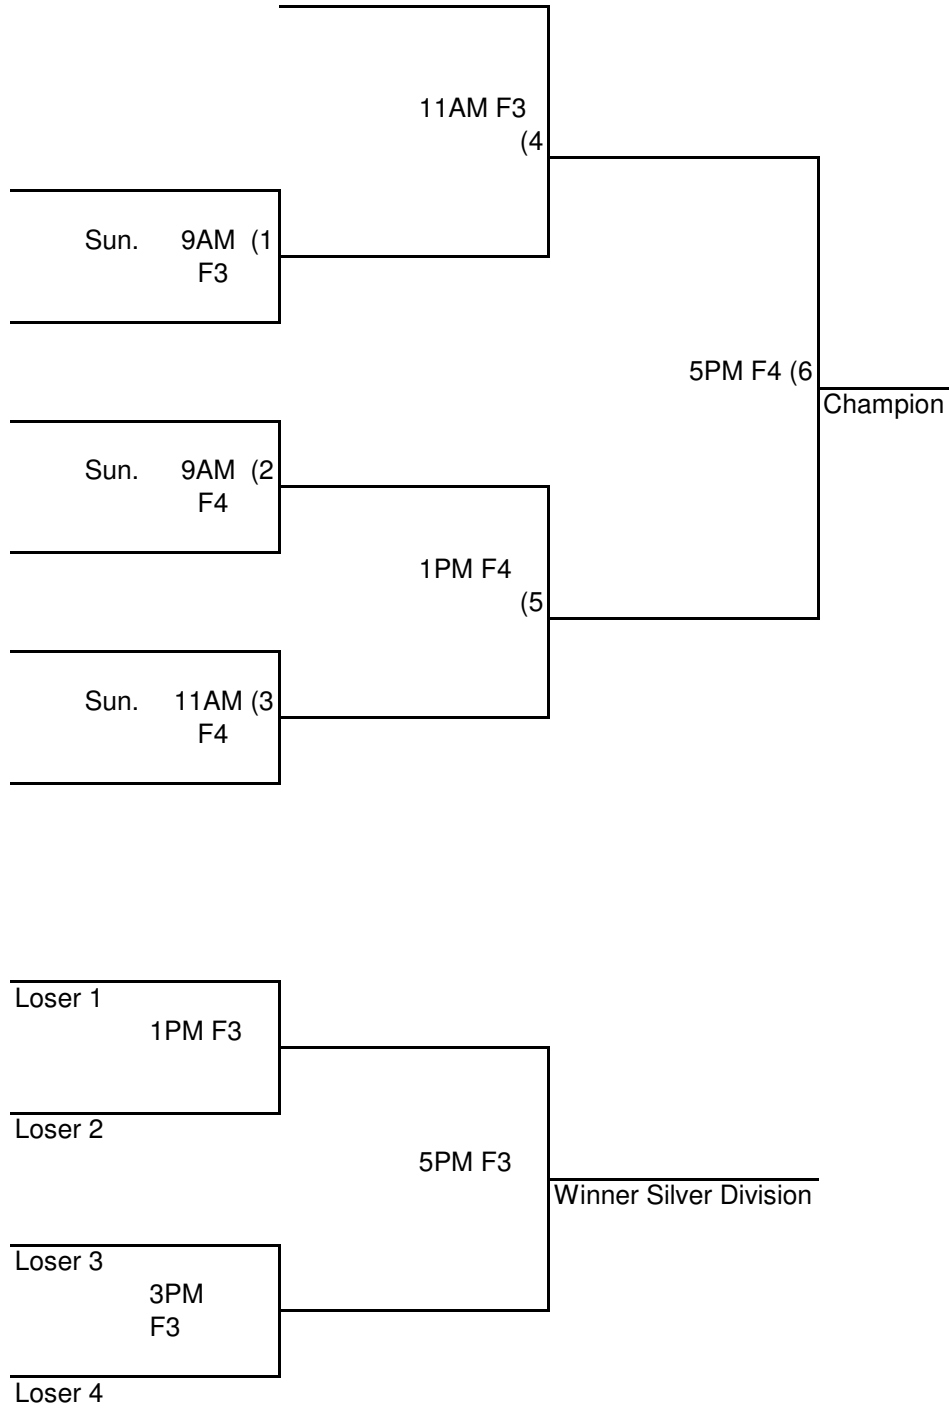

13U

Sunday

14U

Sunday

Demon Field

1030AM Dodge City Jr. Demons vs Kingman

1230PM Rattlers vs Kingman

230PM Rattlers vs Dodge City Jr Demons