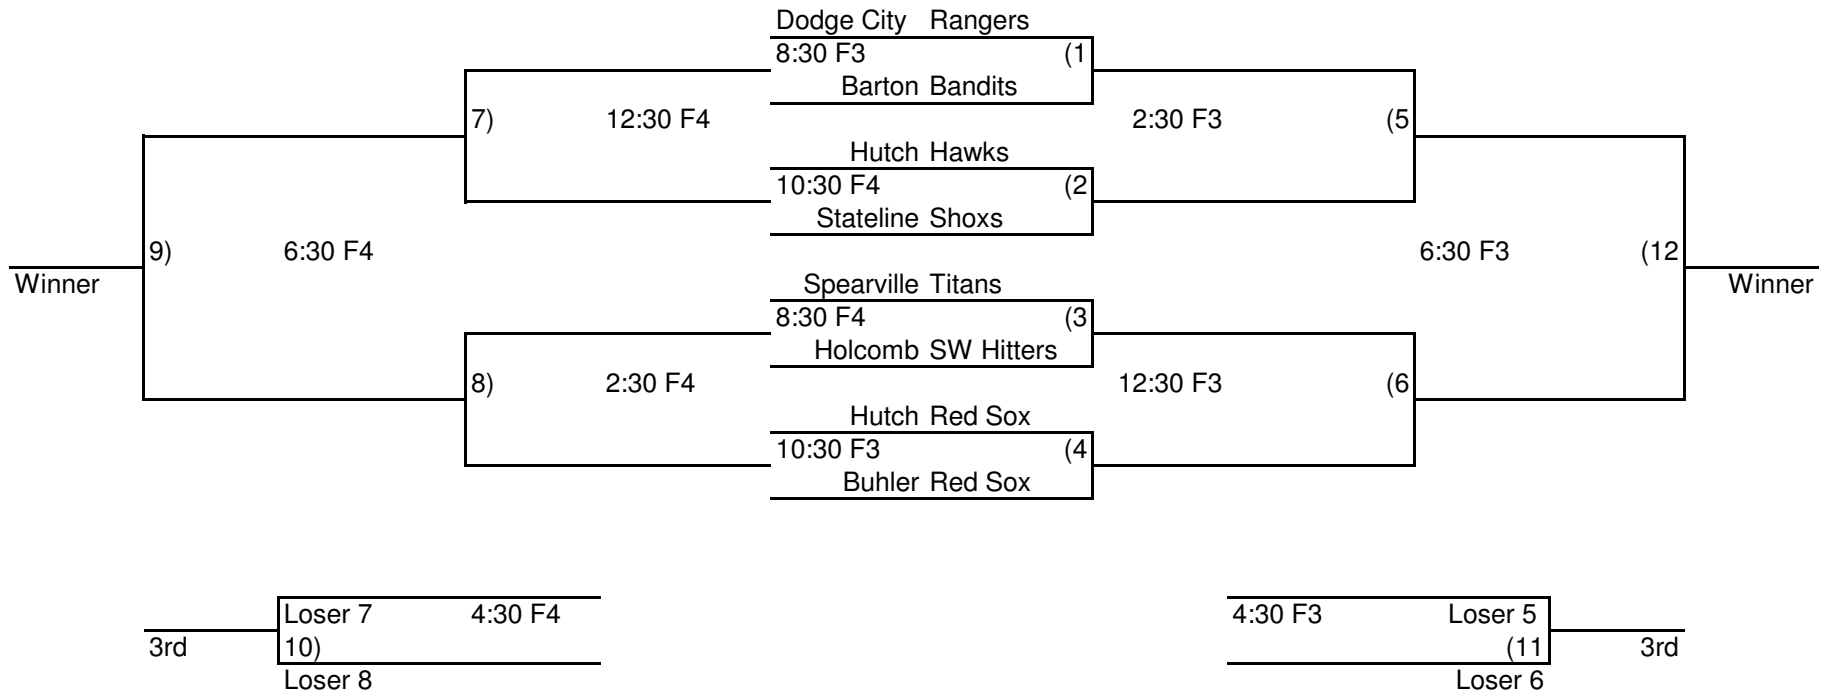

10U

11U

Silver Division

Gold Division

**12U**

Field 1

9AM

Dodge City Dodgers  
Lakin Dirtbags

11AM

Wichita Cobras  
Holcomb SW Hitters

1PM

Wichita Cobras  
Lakin Dirtbags

3PM

Dodge City Dodgers  
Holcomb SW Hitters

5PM

Dodge City Dodgers  
Wichita Cobras