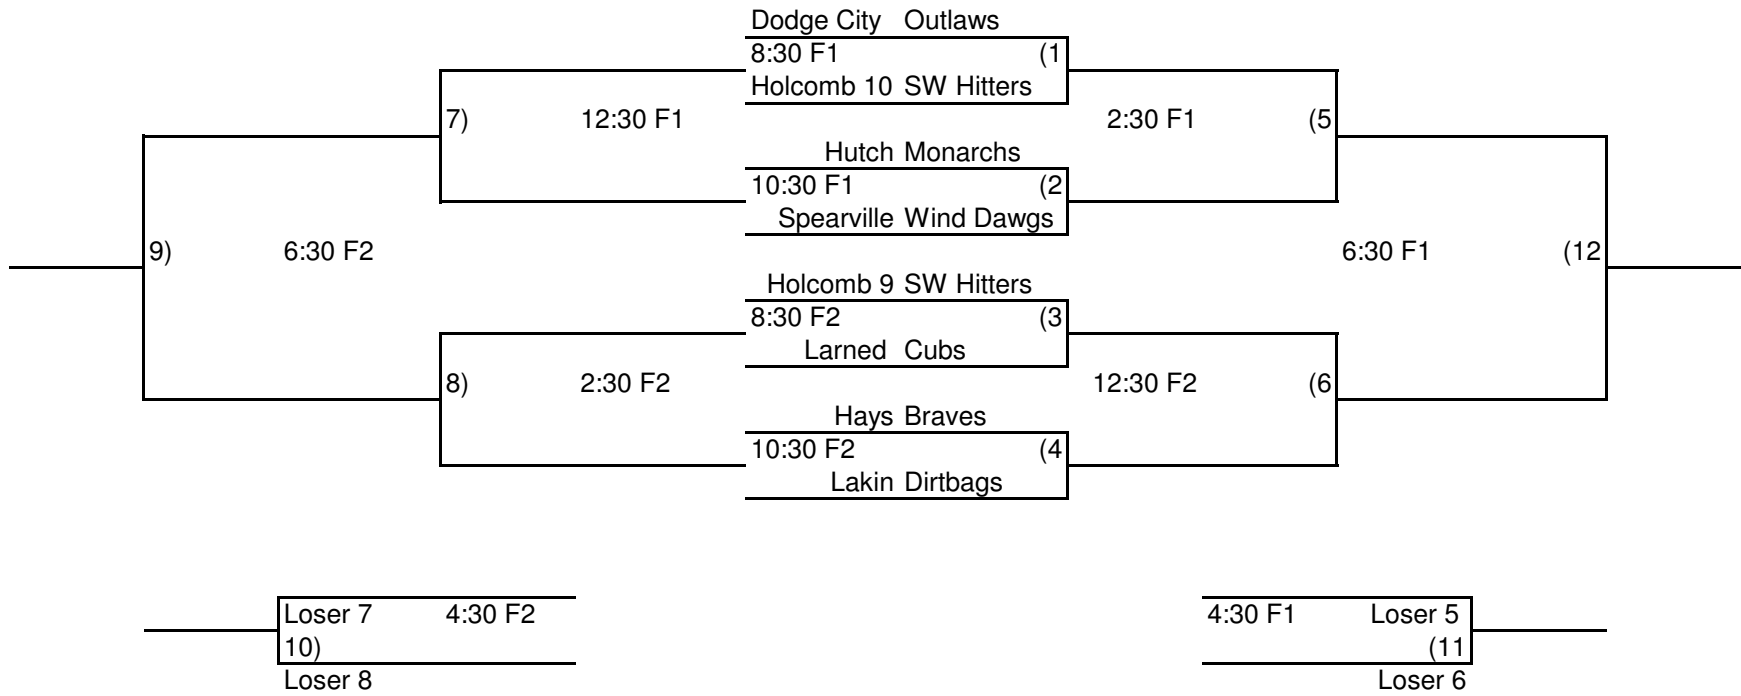

10U

11U

Silver Division

Gold Division

**12U**

Field 1

9AM

Dodge City Dodgers  
Lakin Dirtbags

11AM

Wichita Cobras  
Holcomb SW Hitters

1PM

Wichita Cobras  
Lakin Dirtbags

3PM

Dodge City Dodgers  
Holcomb SW Hitters

5PM

Dodge City Dodgers  
Wichita Cobras