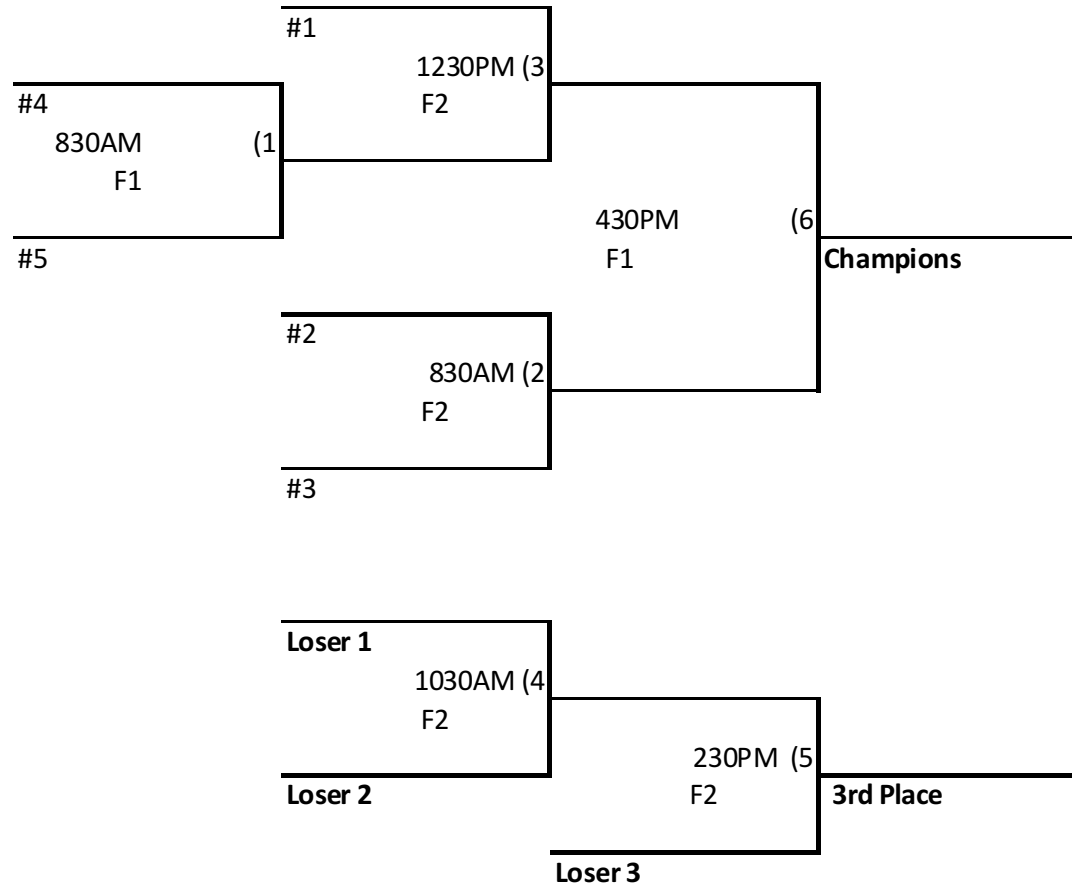

**Sunday**

**Field 1**

**12:30PM**

Dodge City Outlaws  
Spearville Titans

**2:30PM**

Dodge City Outlaws  
Spearville Titans

# 16U

Red Field