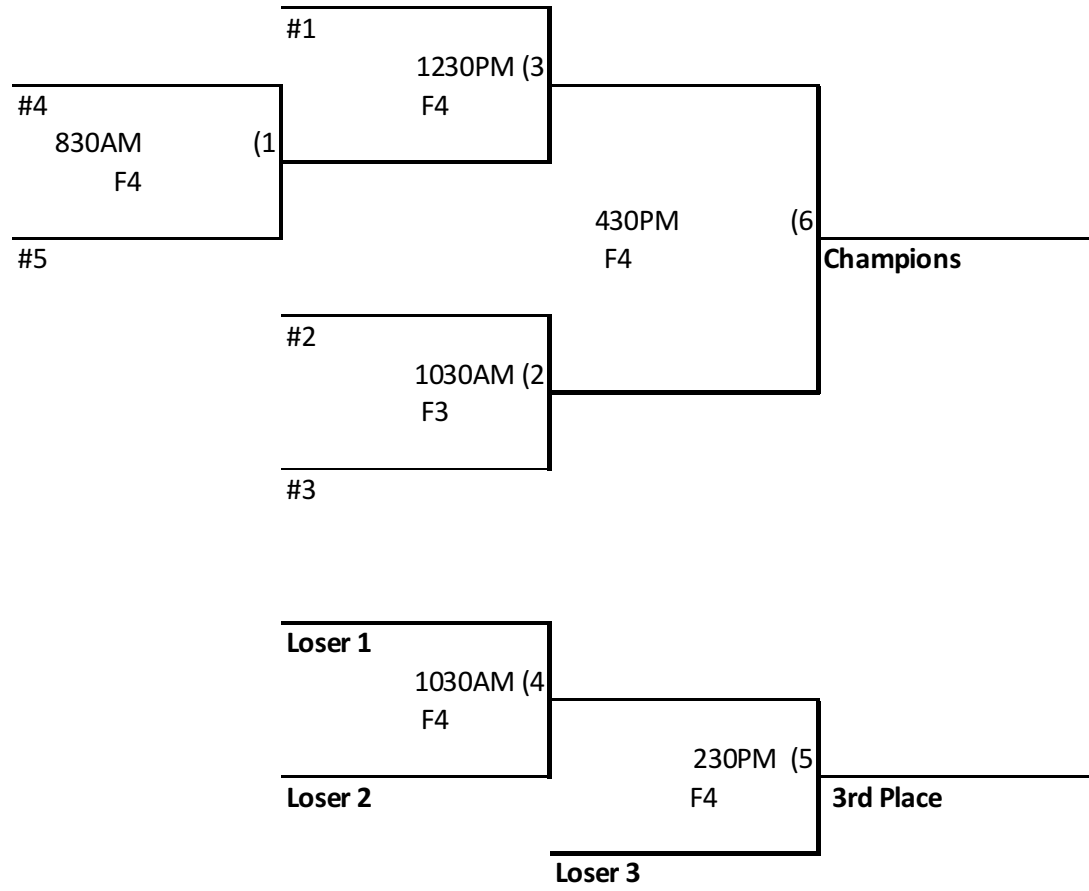

**Sunday**

**Field 1**

**12:30PM**

Dodge City Outlaws  
Spearville Titans

**2:30PM**

Dodge City Outlaws  
Spearville Titans

# 16U

Red Field