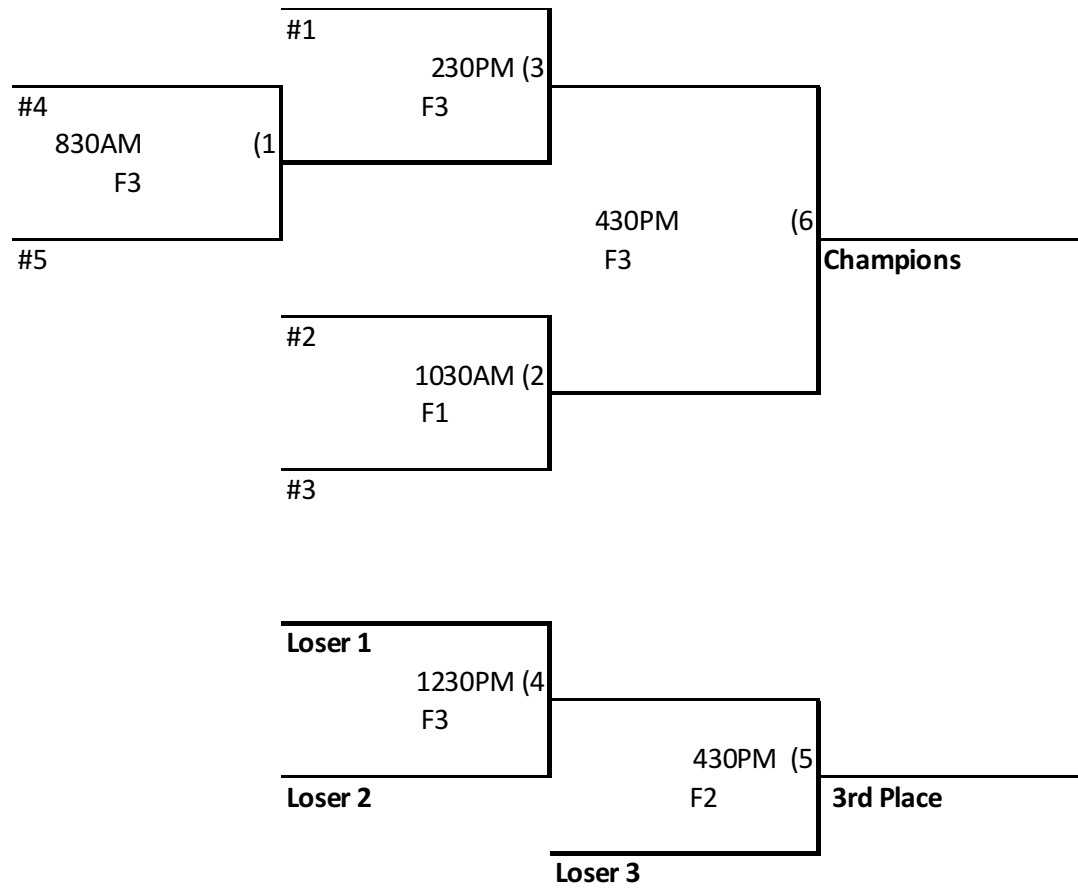

**Sunday**

**Field 1**

**12:30PM**

Dodge City Outlaws  
Spearville Titans

**2:30PM**

Dodge City Outlaws  
Spearville Titans

# 16U

Red Field