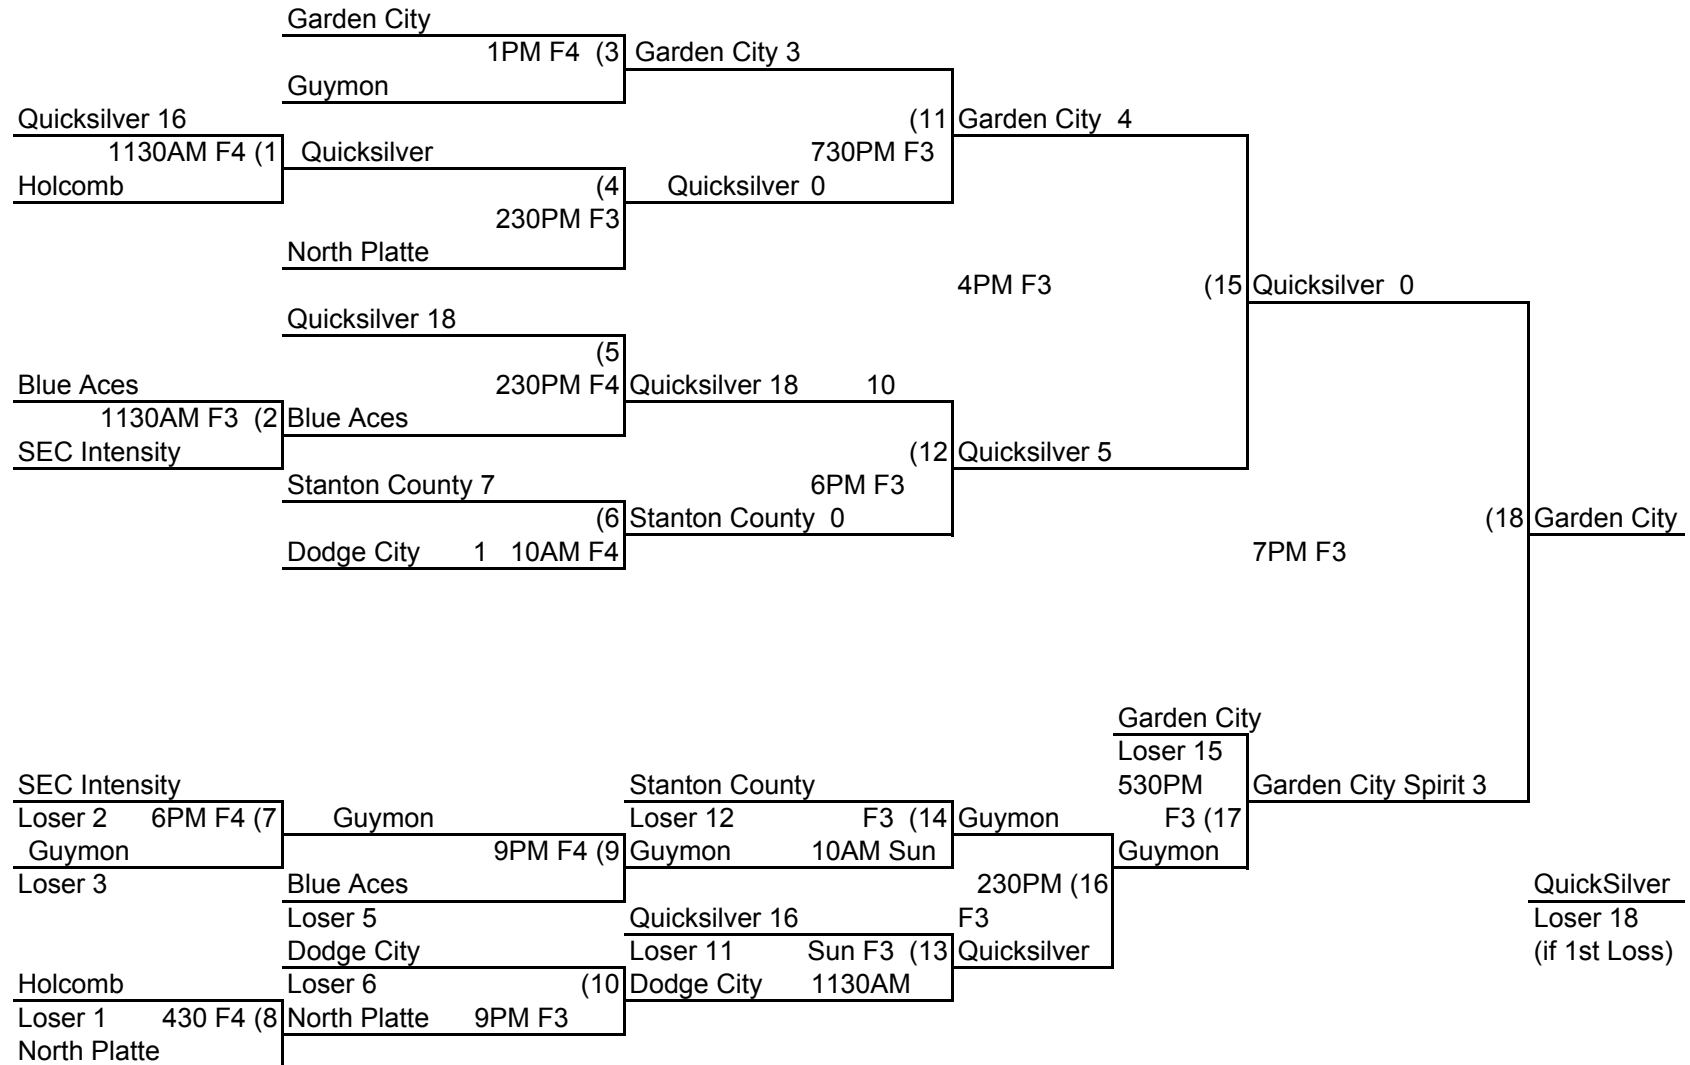

Loser 4

SILVER DIVISION

|

|

Garden City
champion

|

|

GOLD DIVISION

18U

Loser 4

SILVER DIVISION

|

|

Garden City
champion

|

|

GOLD DIVISION

18U

Loser 4

SILVER DIVISION

|

|

Garden City
champion

|