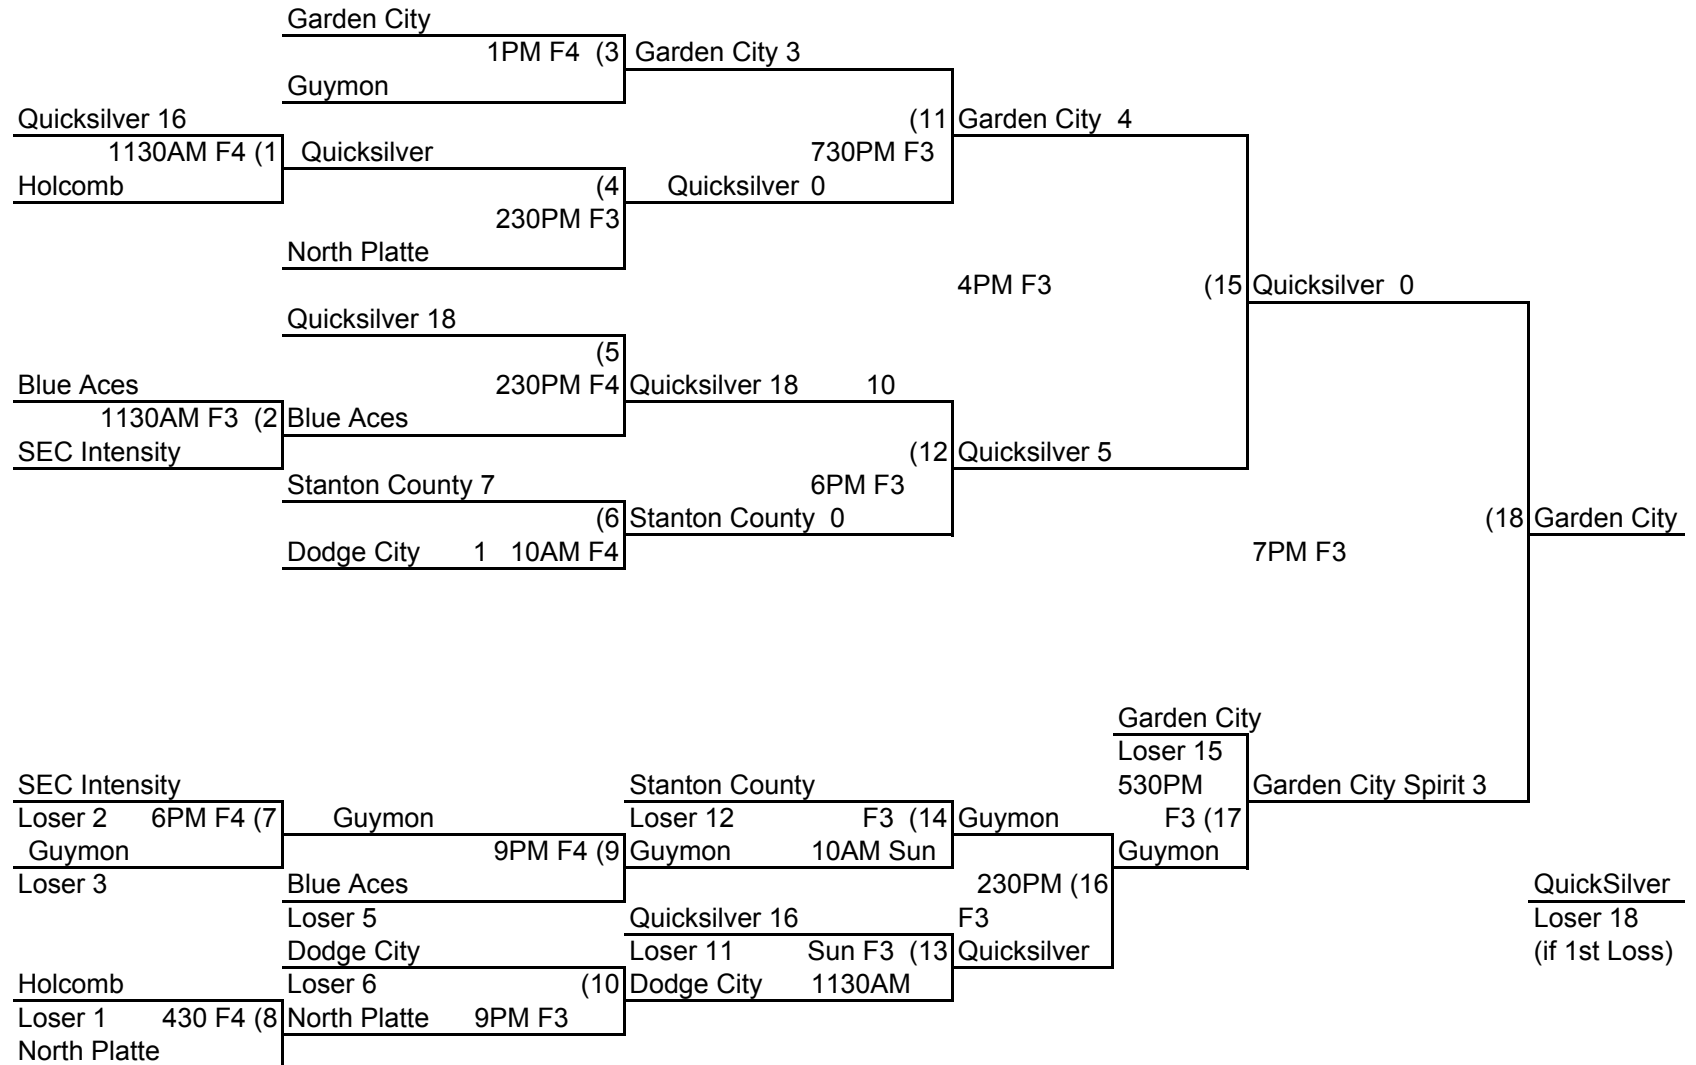

GOLD DIVISION

18U

|

|

Garden City
champion

|

|

GOLD DIVISION

18U

|

|

Garden City
champion

|

|

GOLD DIVISION

18U

Loser 4

SILVER DIVISION

|

|

Garden City
champion

|

|

GOLD DIVISION