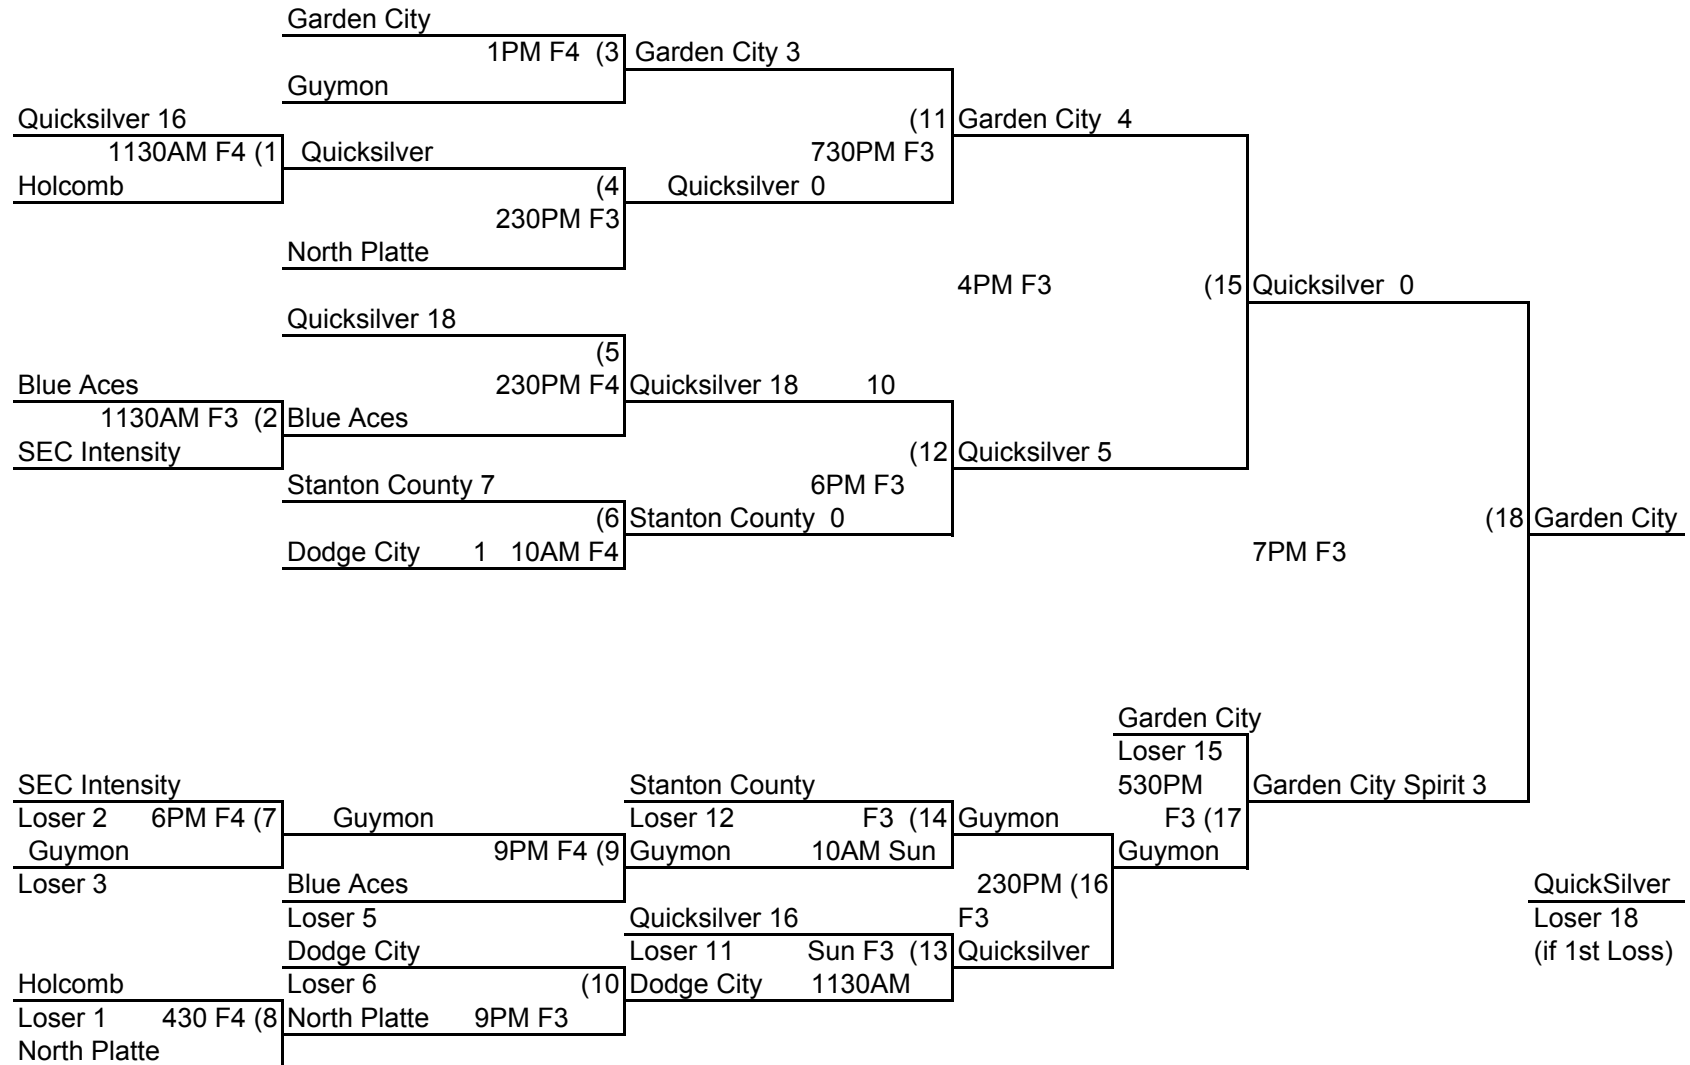

GOLD DIVISION

18U

|

|

Garden City
champion

|

|

GOLD DIVISION

18U

|

|

Garden City
champion

|

|

GOLD DIVISION

18U

Loser 4

SILVER DIVISION

|

|

Garden City
champion

|

|

GOLD DIVISION

18U

Loser 4

SILVER DIVISION

|

|

Garden City
champion

|

|