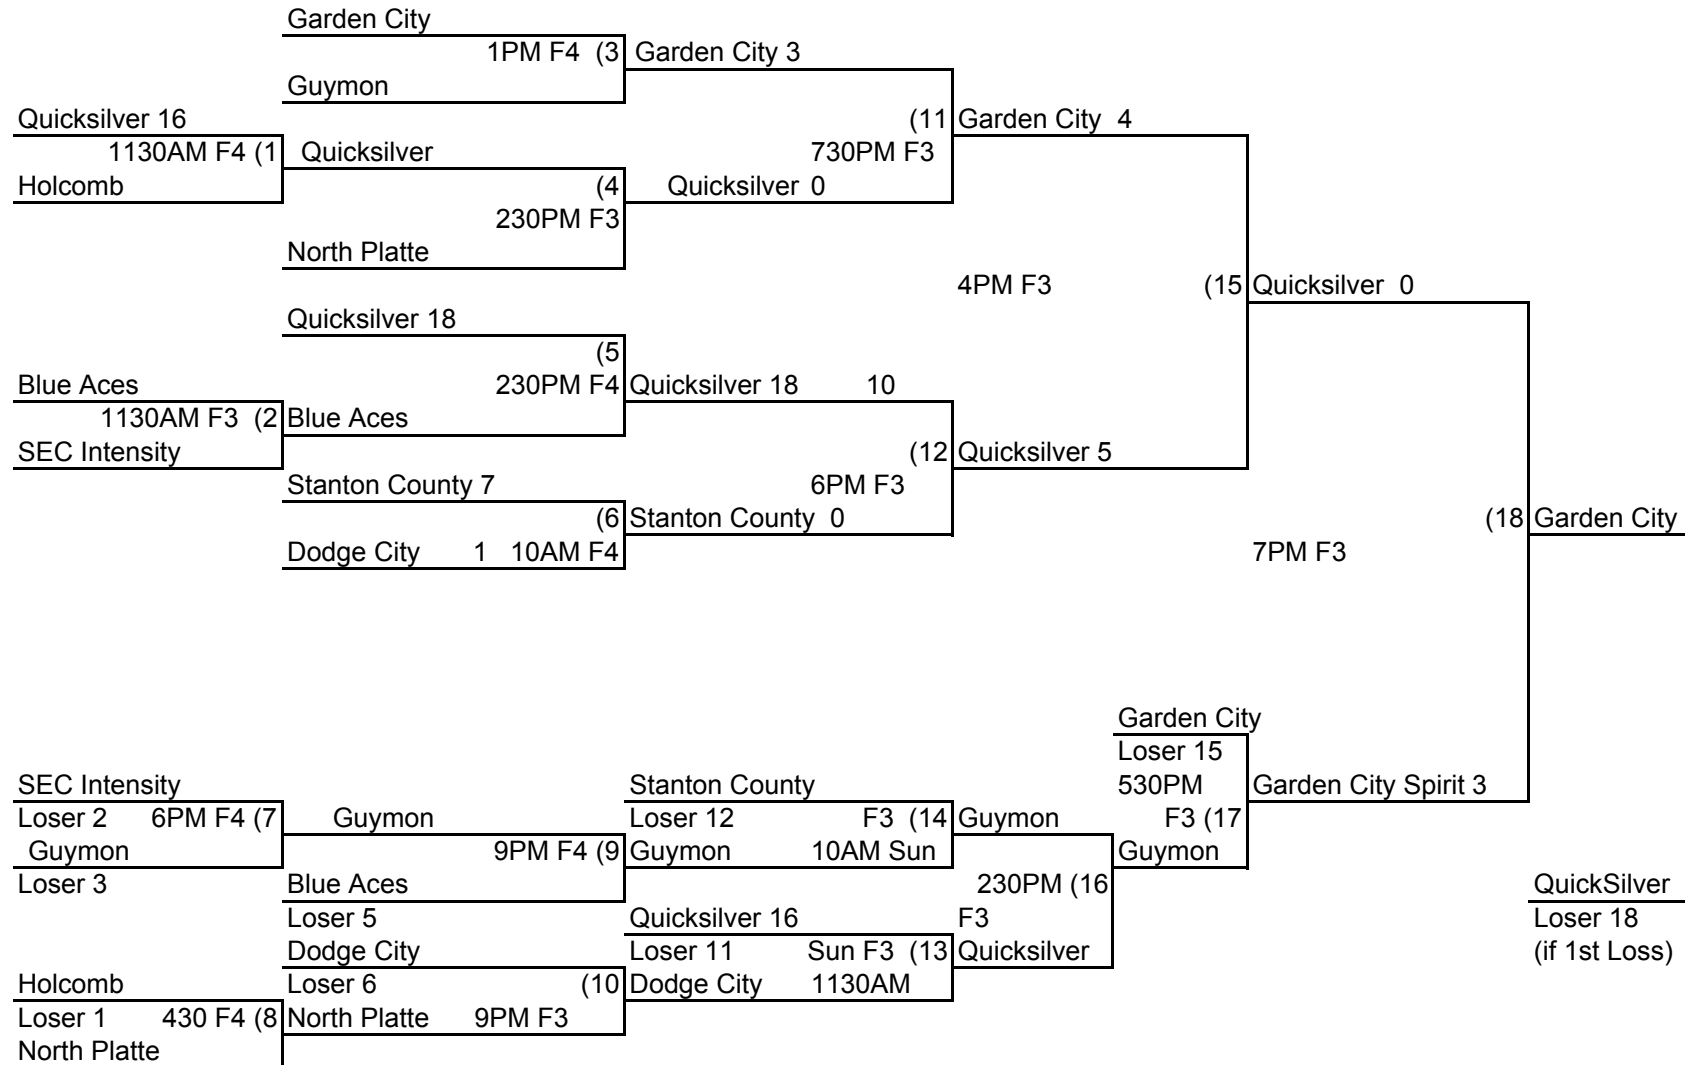

GOLD DIVISION

18U

|

|

Garden City
champion

|

|

GOLD DIVISION

18U

|

|

Garden City
champion

|

|

GOLD DIVISION

18U

Loser 4

SILVER DIVISION

|

|

Garden City
champion

|

|

GOLD DIVISION

18U

Loser 4

SILVER DIVISION

|

|

Garden City
champion

|

|