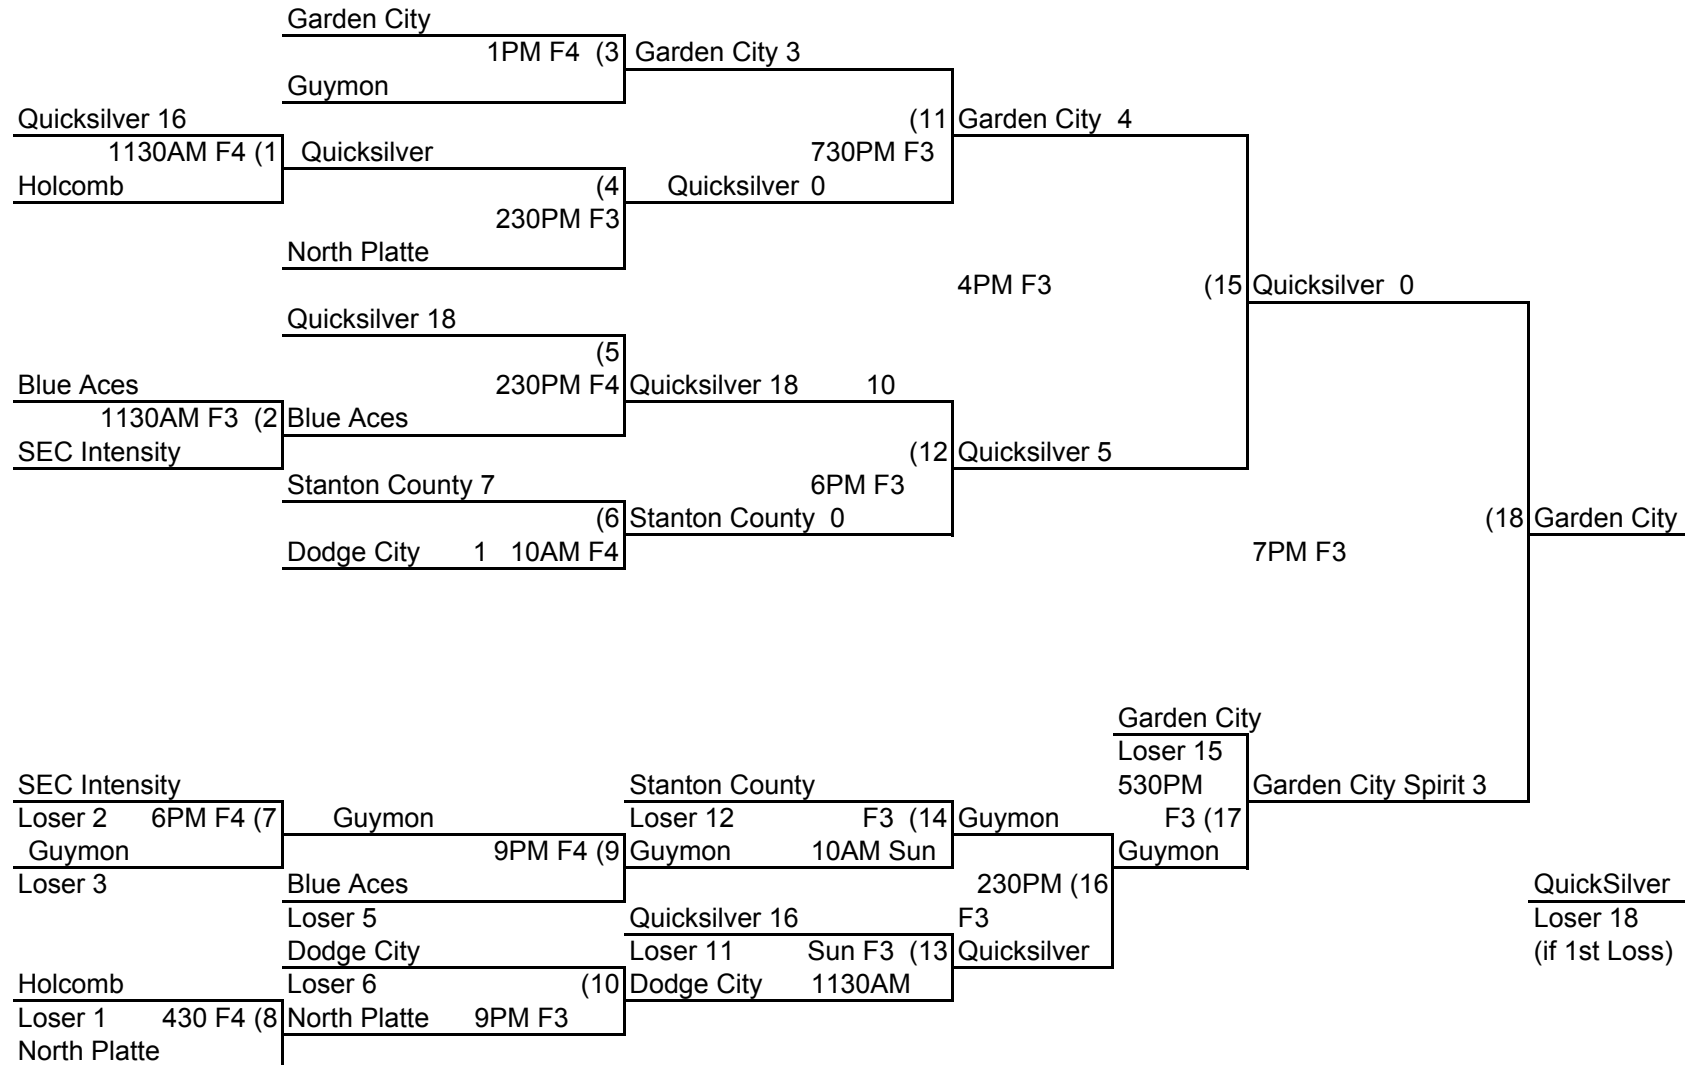

GOLD DIVISION

18U

Loser 4

SILVER DIVISION

|

|

Garden City
champion

|

|

GOLD DIVISION

18U

Loser 4

SILVER DIVISION

|

|

Garden City
champion