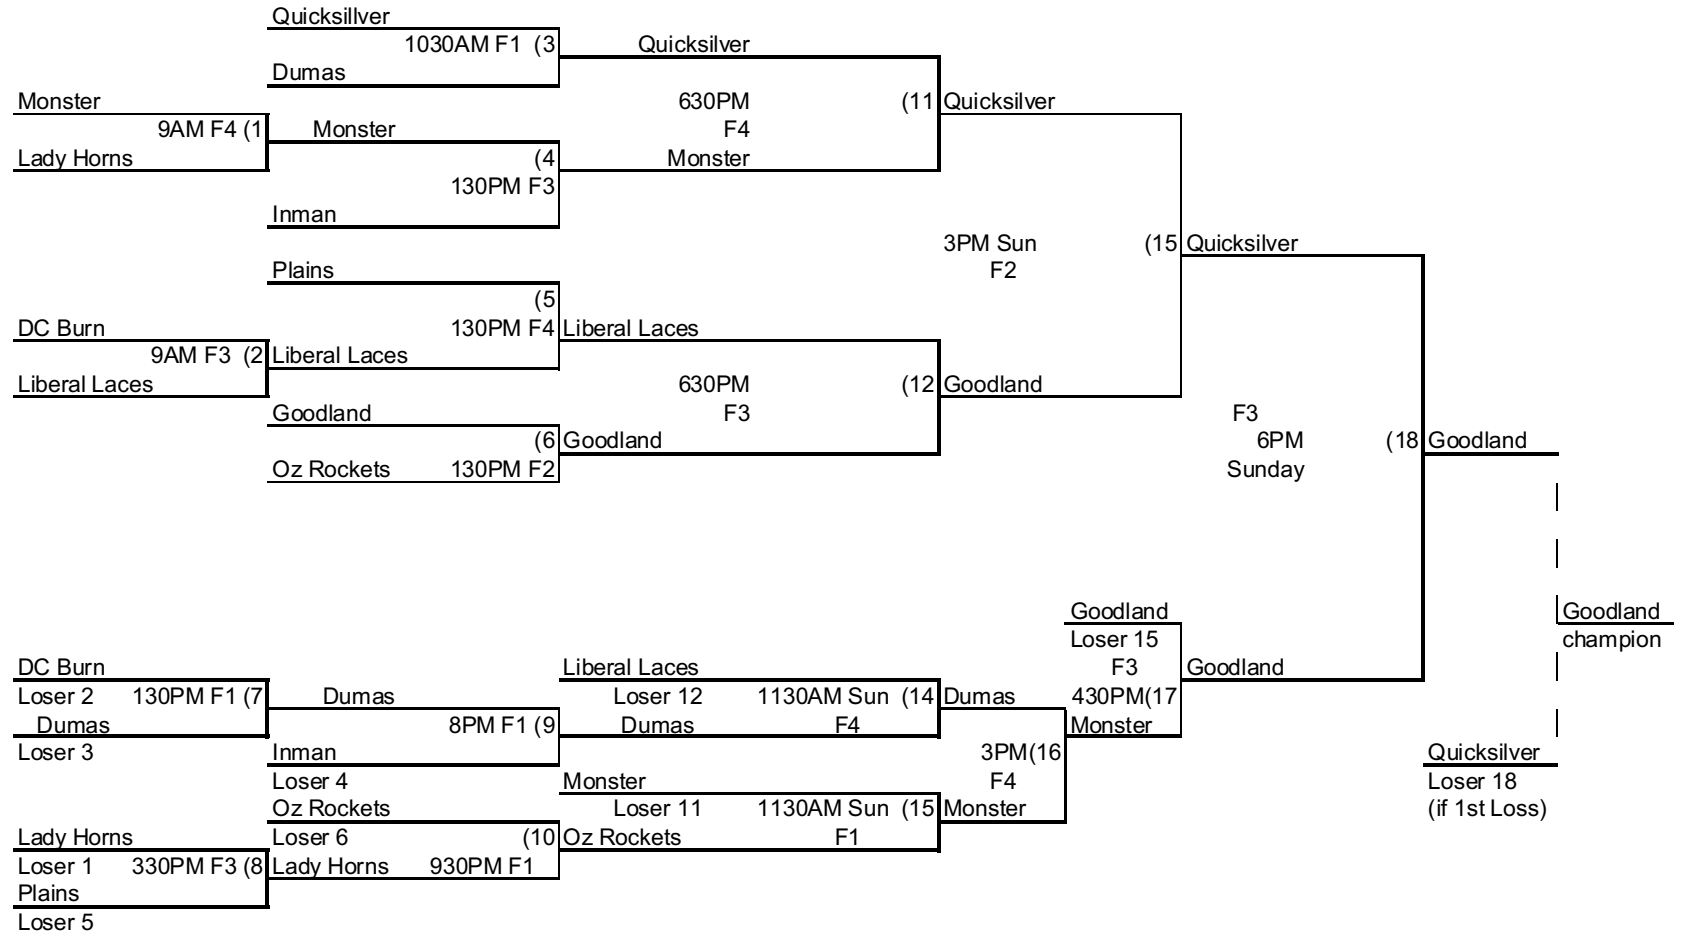

10U

| SATURDAY | |
|-----------------|--------------------------------|
| | |
| 9AM F1 | Dodge City 2 Garden City 14 |
| | |
| 12PM F1 | Liberal 3 QuickSilver 13 |
| | |
| 330PM F1 | Liberal 0 Garden City 9 |
| | |
| 630PM F1 | Dodge City 6 Quicksilver 17 |
| | |

| SUNDAY | |
|----------------|--------------------------------|
| 10AM F1 | Dodge City 14 Liberal 0 |
| | |
| 10AM F2 | Garden City 9 Quicksilver 4 |
| | |

12U

| | Saturday | |
|---------------|------------------|----------------|
| | Field 2 | Field 3 |
| 9AM | A Garden City 15 | |
| | A Lakin 3 | |
| 1030AM | B Plains 0 | |
| | B Quicksilver 10 | |
| 12PM | Lakin 2 | |
| | A Alva 14 | |
| 5PM | Goodland 9 | Garden City 2 |
| | Plains 3 | Alva 4 |
| 8PM | | Goodland 1 |
| | | Quicksilver 11 |

GOLD DIVISION

SILVER DIVISION