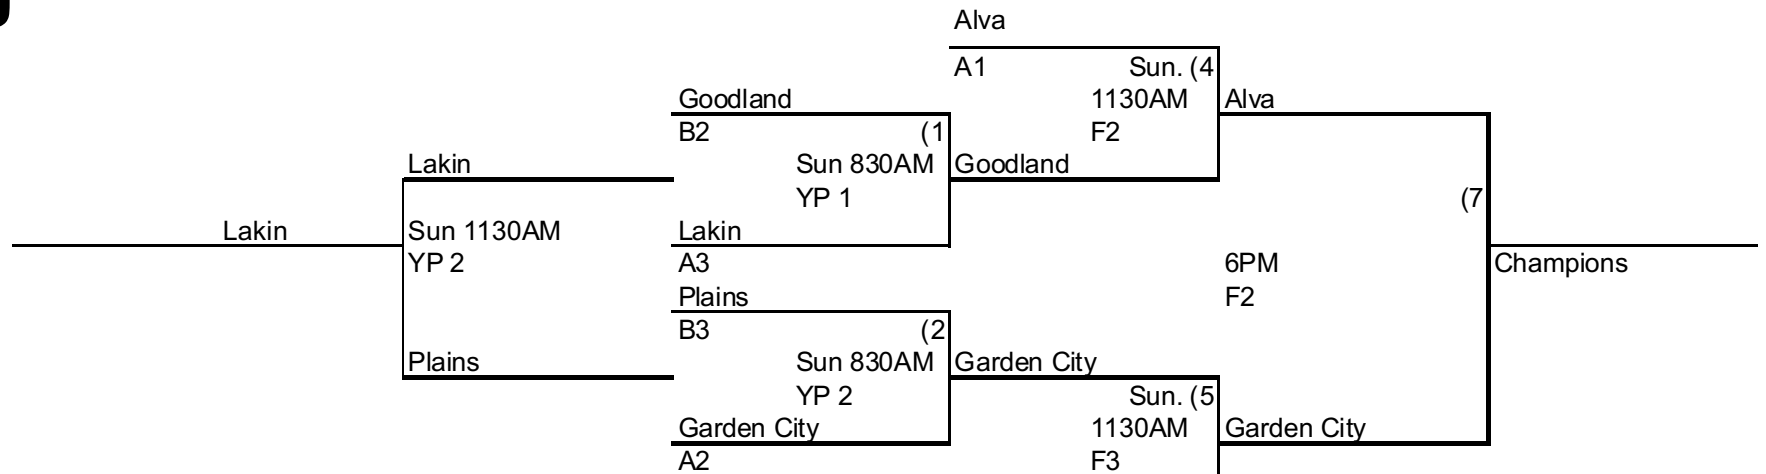

10U

| SATURDAY | |
|-----------------|--------------------------------|
| | |
| 9AM F1 | Dodge City 2 Garden City 14 |
| | |
| 12PM F1 | Liberal 3 QuickSilver 13 |
| | |
| 330PM F1 | Liberal 0 Garden City 9 |
| | |
| 630PM F1 | Dodge City 6 Quicksilver 17 |
| | |

| SUNDAY | |
|----------------|--------------------------------|
| 10AM F1 | Dodge City 14 Liberal 0 |
| | |
| 10AM F2 | Garden City 9 Quicksilver 4 |
| | |

12U

| | Saturday | |
|---------------|------------------|----------------|
| | Field 2 | Field 3 |
| 9AM | A Garden City 15 | |
| | A Lakin 3 | |
| 1030AM | B Plains 0 | |
| | B Quicksilver 10 | |
| 12PM | Lakin 2 | |
| | A Alva 14 | |
| 5PM | Goodland 9 | Garden City 2 |
| | Plains 3 | Alva 4 |
| 8PM | | Goodland 1 |
| | | Quicksilver 11 |

GOLD DIVISION

SILVER DIVISION