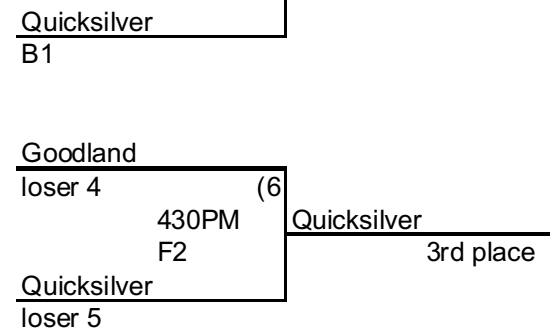

10U

| SATURDAY | |
|-----------------|--------------------------------|
| | |
| 9AM F1 | Dodge City 2 Garden City 14 |
| | |
| 12PM F1 | Liberal 3 QuickSilver 13 |
| | |
| 330PM F1 | Liberal 0 Garden City 9 |
| | |
| 630PM F1 | Dodge City 6 Quicksilver 17 |
| | |

| SUNDAY | |
|----------------|--------------------------------|
| 10AM F1 | Dodge City 14 Liberal 0 |
| | |
| 10AM F2 | Garden City 9 Quicksilver 4 |
| | |

12U

| | Saturday | |
|---------------|------------------|----------------|
| | Field 2 | Field 3 |
| 9AM | A Garden City 15 | |
| | A Lakin 3 | |
| 1030AM | B Plains 0 | |
| | B Quicksilver 10 | |
| 12PM | Lakin 2 | |
| | A Alva 14 | |
| 5PM | Goodland 9 | Garden City 2 |
| | Plains 3 | Alva 4 |
| 8PM | | Goodland 1 |
| | | Quicksilver 11 |

GOLD DIVISION

SILVER DIVISION